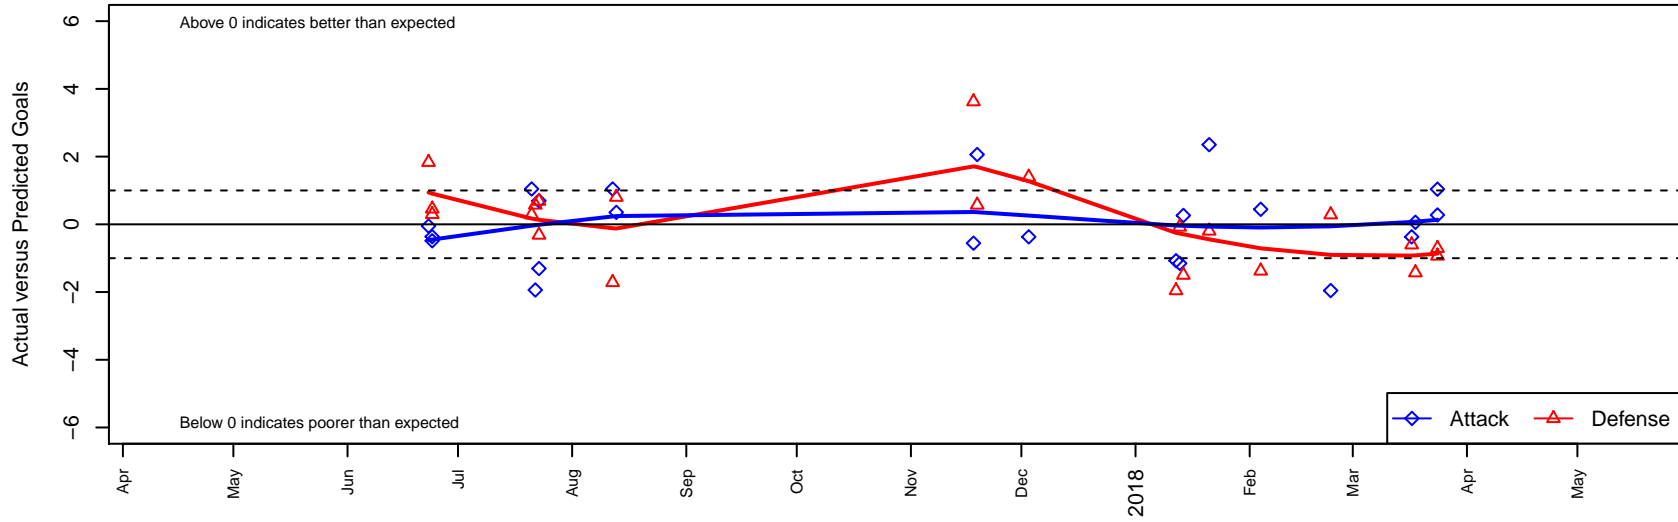

RSA Elite G01

Rainier Soccer Alliance
 Puyallup, WA
 G01 total strength=1270
 attack=6.58 defense=3.96
 fall league = PSPL WSPL U17

alt names used:

Venues played:
 2017 RVS Classic GU16-17
 2017 Sounders FC Cup GU17 Silver
 2017 PSPL WSPL U17
 2017 PacNW Winter Classic Premier 2 G01
 2017 WA Cup Silver Division

RSA Elite G01
 Dots are actual minus expected GF (blue circles) and GA (red triangles).
 Blue line is smoothed change in attack strength. Red is smoothed change in defense strength.

**attack and defense variance (black dot)
relative to other teams
and top 10 in region**