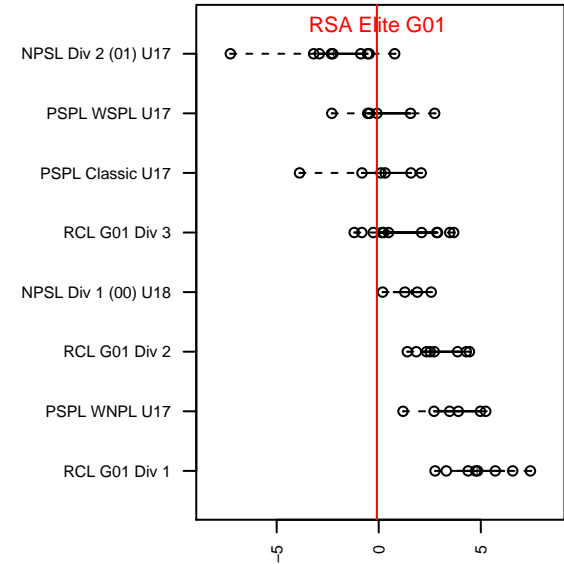

**attack and defense rating
relative to others at age
and all opponents in last 13 months**