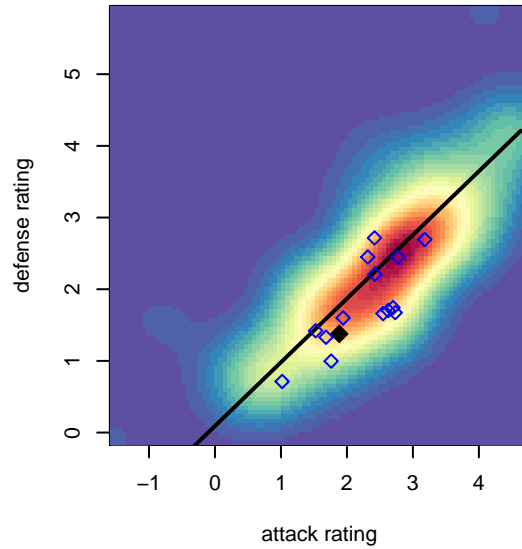

**attack and defense rating
relative to others at age
and all opponents in last 13 months**