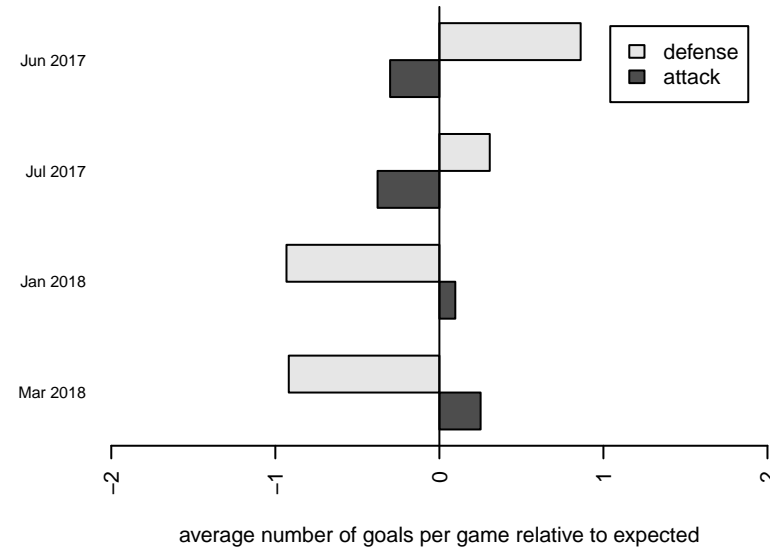

Performance relative to 13 month average